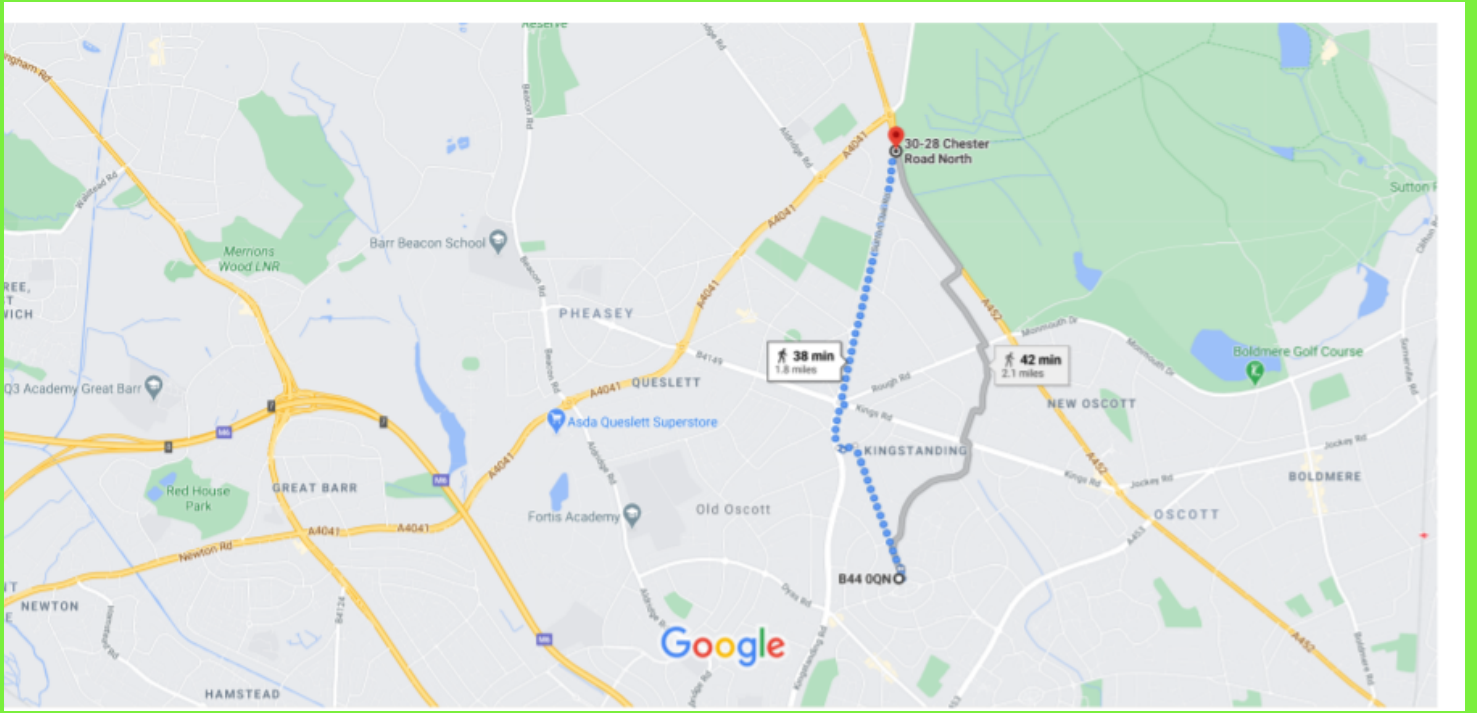

History of Kingstanding walks- Ickniel Street (Roman Road)

Start at St John's Centre

1. Walk north-east
 2. Turn left towards Danesbury Cres
 3. Turn left onto Danesbury Cres
 4. Turn right onto Hurlingham Rd
 5. Turn left onto Harringay Rd
 6. Turn right to stay on Harringay Rd
 7. Turn right onto Kingstanding Rd/B4138
- Go through 1 roundabout
8. Turn right towards Chester Rd N/A452
 9. Turn left onto Chester Rd N/A452
- Destination will be on the left