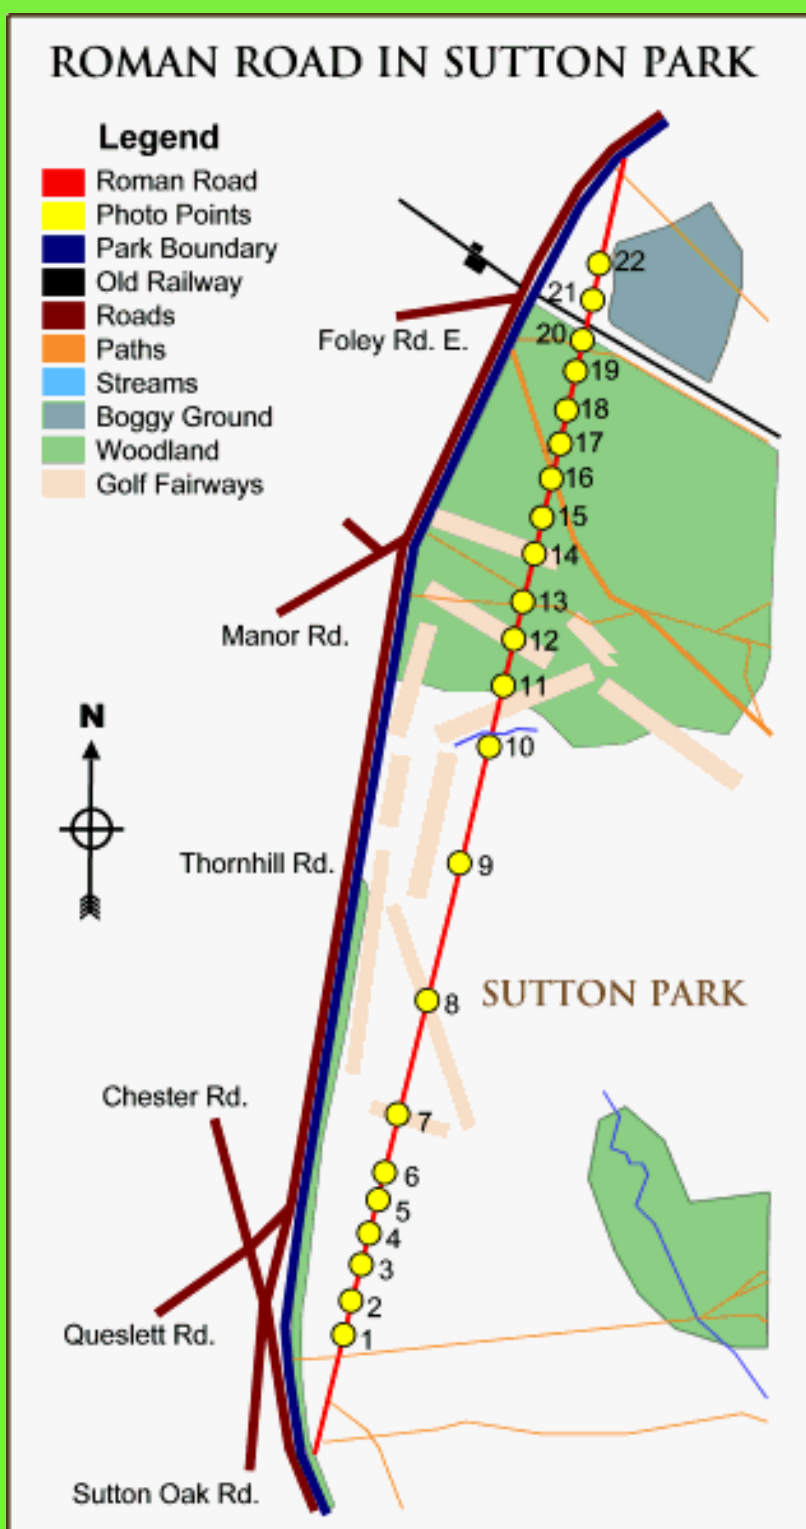

History of Kingstanding walks- Ickniel Street (Roman Road)

Start at St John's Centre

1. Walk north-east
 2. Turn left towards Danesbury Cres
 3. Turn left onto Danesbury Cres
 4. Turn right onto Hurlingham Rd
 5. Turn left onto Harringay Rd
 6. Turn right to stay on Harringay Rd
 7. Turn right onto Kingstanding Rd/B4138
- Go through 1 roundabout
8. Turn right towards Chester Rd N/A452
 9. Turn left onto Chester Rd N/A452
- Destination will be on the left

**HERITAGE
FUND**

Warren Farm Community Project
Charity Number : 1120368

#WalkWithNewHeights

#NationalLotteryHeritageFund